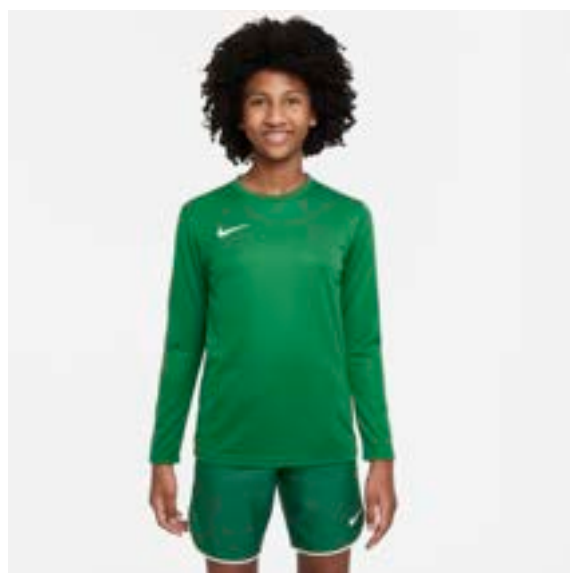

Features

- Dri-FIT technology helps keep you dry and comfortable.
- Mesh back panel adds breathability.
- Slim fit for a tailored feel.