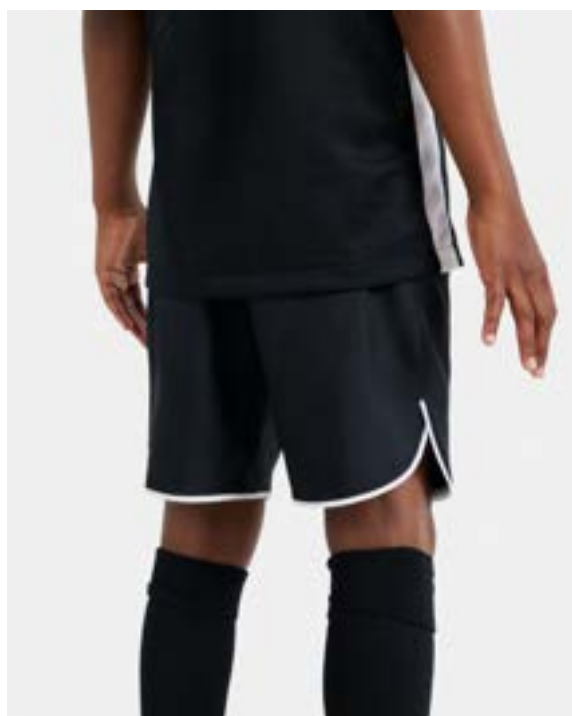

DH8408

Dri-Fit Laser Woven Short V (Youth)

Lifecycle

January 2022 - December 2025

Sizes

XS - XL

RRP £19.99

Features

- Sweat-wicking fabric and breathable mesh to keep you cool and composed.
- Nike Dri-FIT technology moves sweat away from your skin for quicker evaporation, helping you stay dry and comfortable.
- Mesh waistband and back panel offers lightweight breathability.
- Slim fit for a tailored feel
- Machine wash