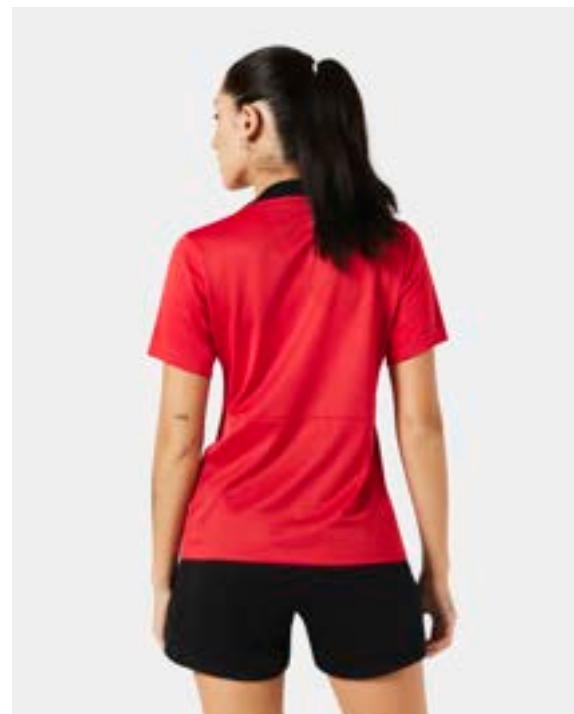

FD7594

Dri-Fit Women's Academy Pro 24 Training Top

Lifecycle

January 2024 - December 2025

Sizes

XS - 2XL

RRP £27.99