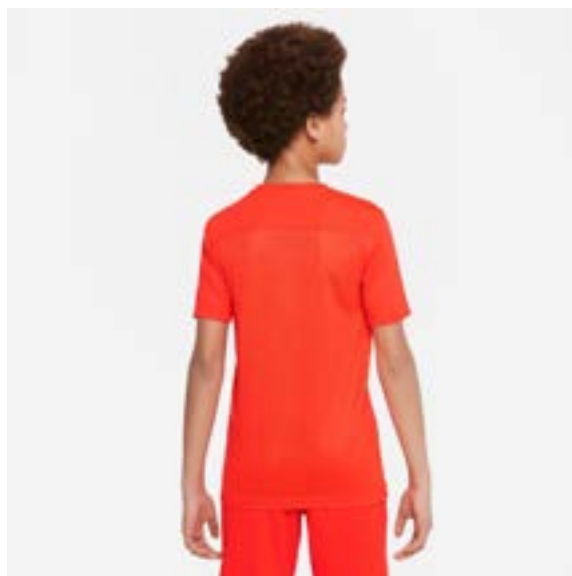

BV6741

Dri-Fit Park VII Jersey S/S (Youth)

Lifecycle

January 2020 - December 2025

Sizes

XS - XL

RRP £14.99