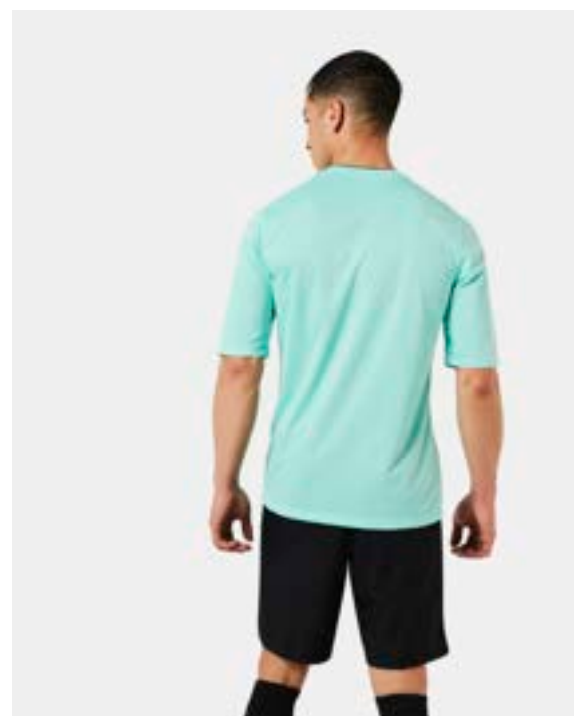

DH8024

Dri-Fit Referee II Jersey S/S

Lifecycle

January 2024 - December 2025

Sizes

XS - 2XL

RRP £49.99