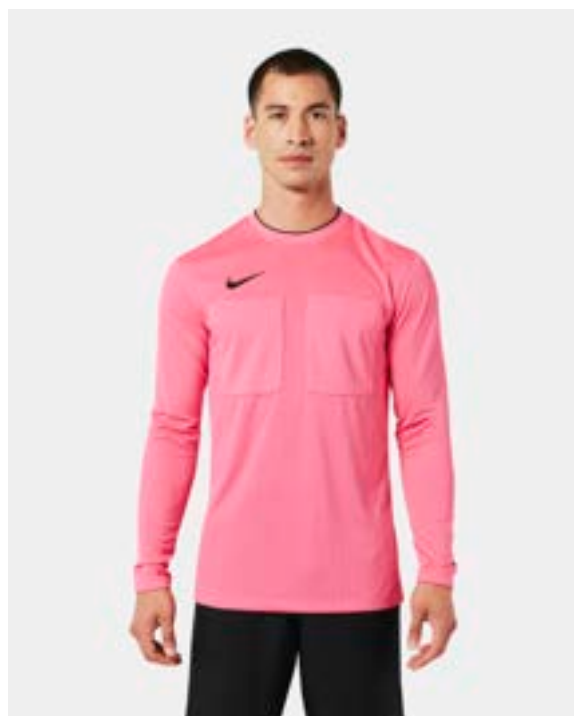

DH8027

Dri-Fit Referee II Jersey L/S

Lifecycle

April 2022 - December 2025

Sizes

XS - 2XL

RRP £54.99