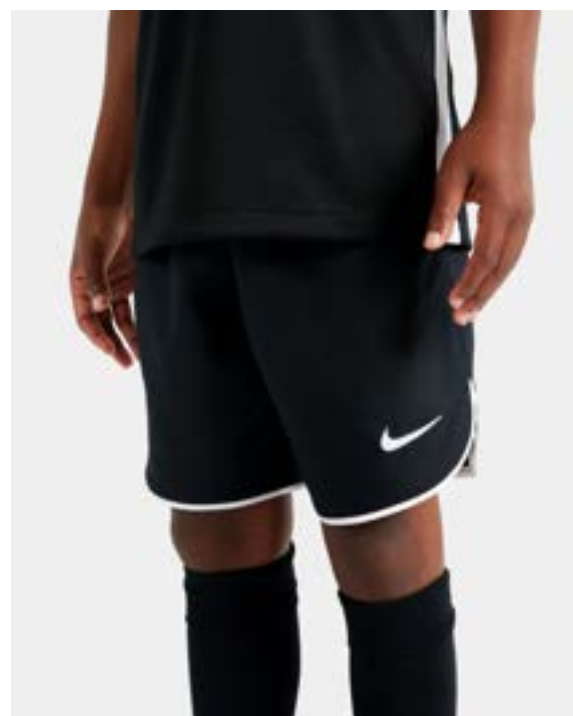

DH8408

Dri-Fit Laser Woven Short V (Youth)

Lifecycle

January 2022 - December 2025

Sizes

XS - XL

RRP £19.99

Features

- Sweat-wicking fabric and breathable mesh to keep you cool and composed.
- Nike Dri-FIT technology moves sweat away from your skin for quicker evaporation, helping you stay dry and comfortable.
- Mesh waistband and back panel offers lightweight breathability.
- Slim fit for a tailored feel
- Machine wash