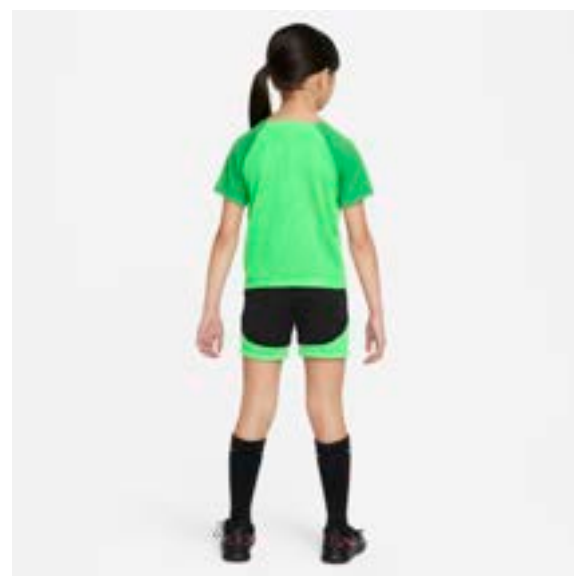

DH9484

Dri-Fit Academy Pro Training Kit (Little Kids)

Lifecycle

January 2022 - December 2025

Sizes

XS - XL

RRP £27.99