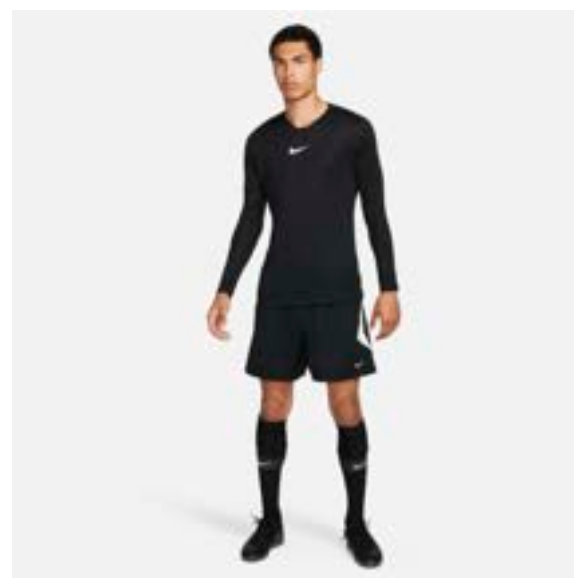

AV2609

Dri-Fit Park First Layer

Lifecycle

January 2019 - December 2027

Sizes

S - 2XL

RRP £21.99