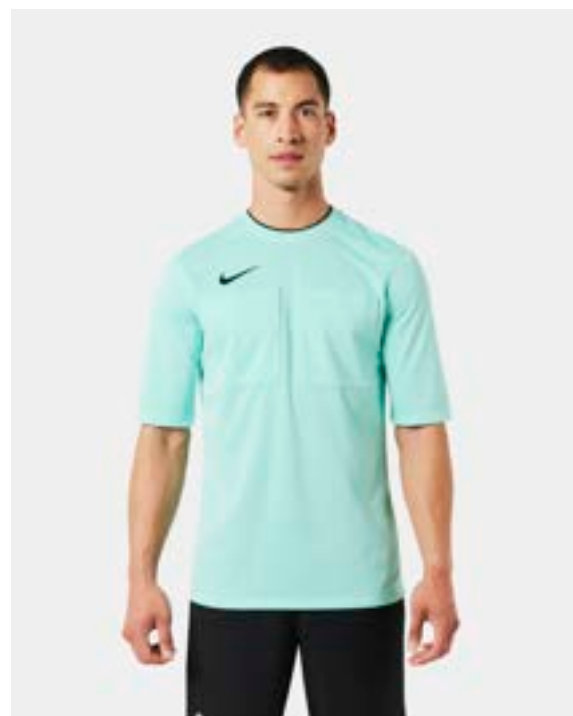

DH8024

Dri-Fit Referee II Jersey S/S

Lifecycle

January 2024 - December 2025

Sizes

XS - 2XL

RRP £49.99