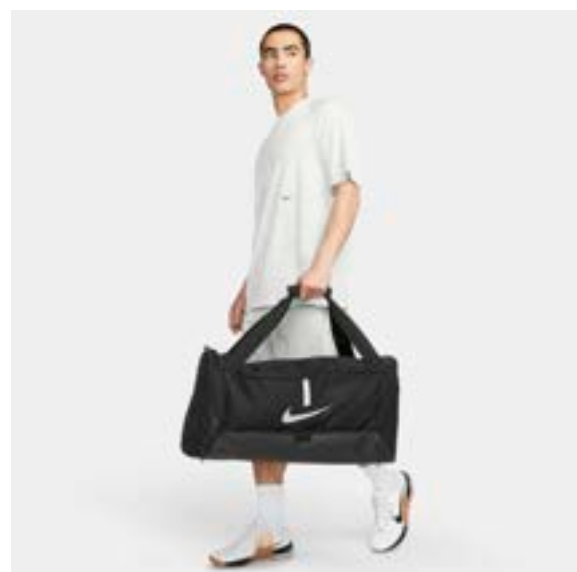

Features

- Main compartment is spacious enough for your ball and more.
- Zippered wet/dry compartment at the bottom helps keep things clean and organized
- Hand and shoulder straps let you carry your gear comfortably.
- Small interior pocket and zippered exterior pockets hold small valuables.
- 64L x 30W x 31H cm / 60L