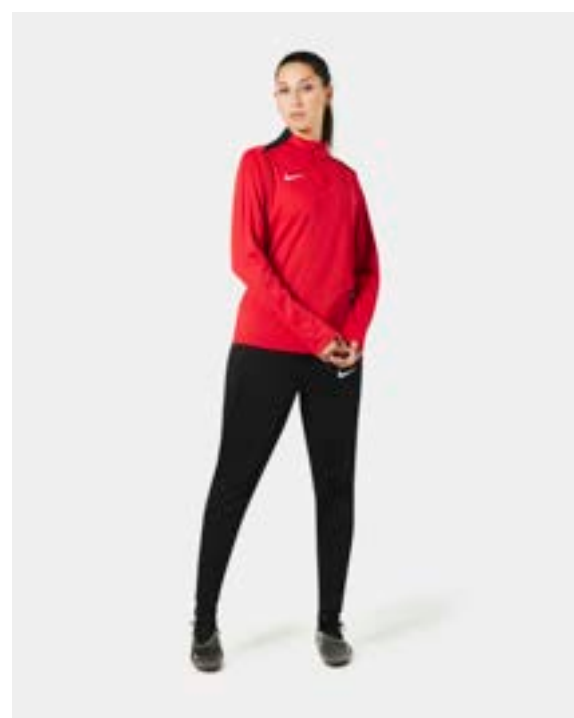

FD7669-010

FD7669-455

FD7669-657

Features

- Nike Dri-FIT technology moves sweat away from your skin for quicker evaporation, helping you stay dry and comfortable.
- Standard fit for classic feel and comfort.
- Thumb loop at the end of sleeve opening.