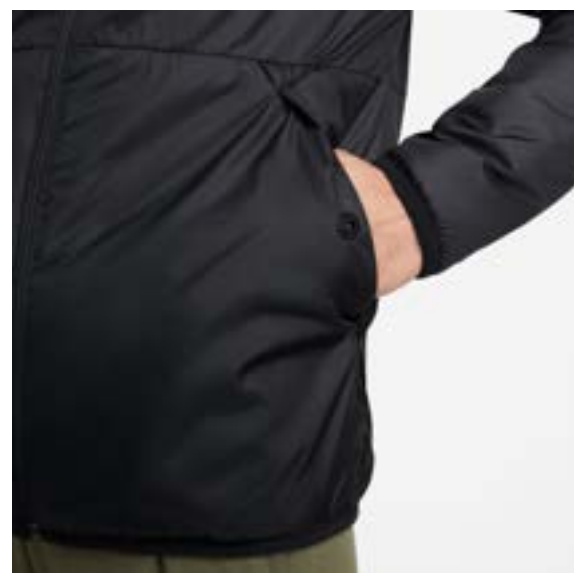

Features

- Thermal fabric helps keep you warm.
- Water-repellent treatment helps keep you dry in light rain.
- Elastic cuffs and hem hold the jacket in place as you move.
- Snap pockets secure your everyday essentials.
- Standard fit for a relaxed, easy feel