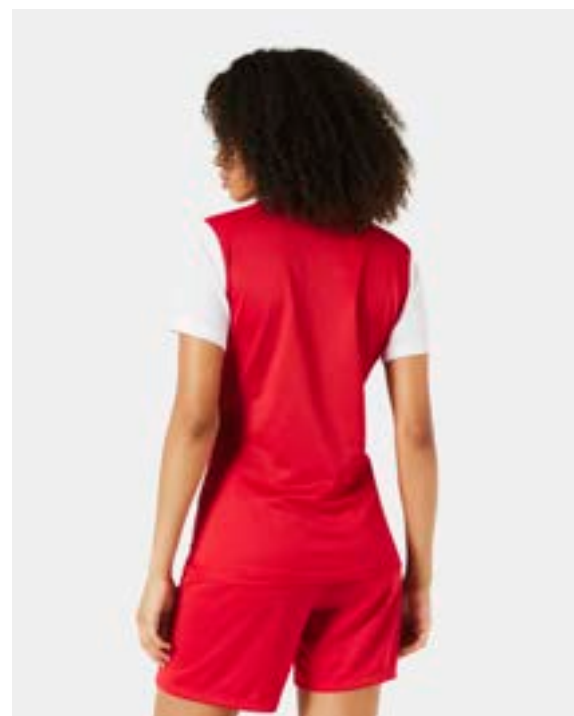

DH8233

Dri-Fit Women's Tiempo Premier II Jersey S/S

Lifecycle

January 2022 - December 2026

Sizes

XS - XL

RRP £19.99