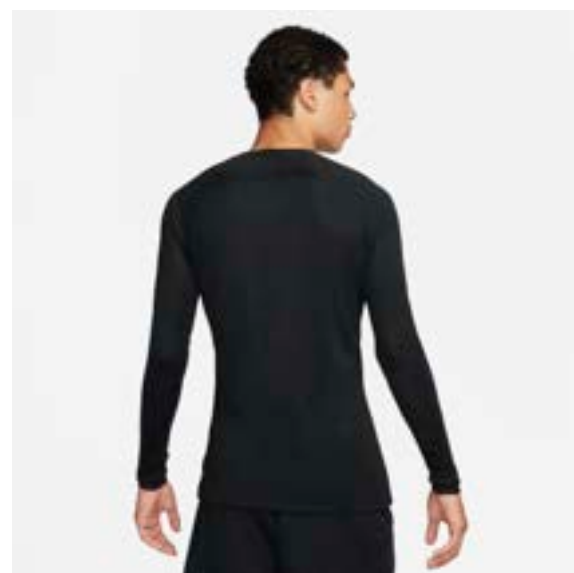

AV2609-719

AV2609-635

Features

- Dri-FIT technology helps you stay dry, comfortable and focused.
- Stretchy fabric with a smooth face provides a low-friction underlayer.
- Invisible thumb loops stay hidden when not in use.
- Tight fit gives a streamlined look and feel.
- Raglan sleeves eliminate the shoulder seam to help you move freely.
- Swoosh design trademark is heat transferred