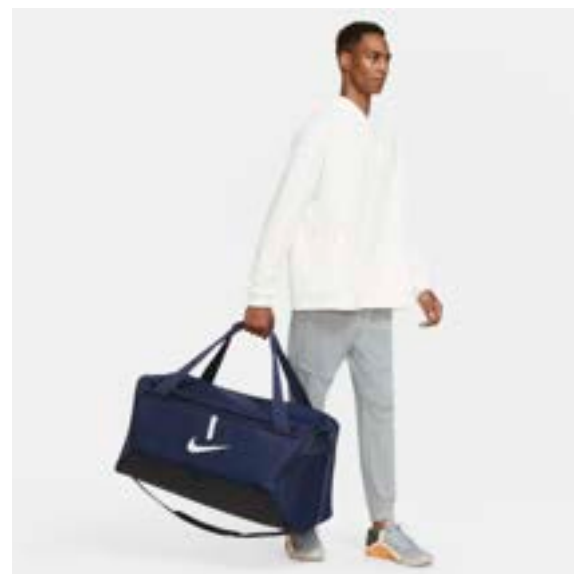

CU8089

Academy Team L Duffel Bag

Lifecycle

January 2021 - March 2025

Sizes

L

RRP £39.99