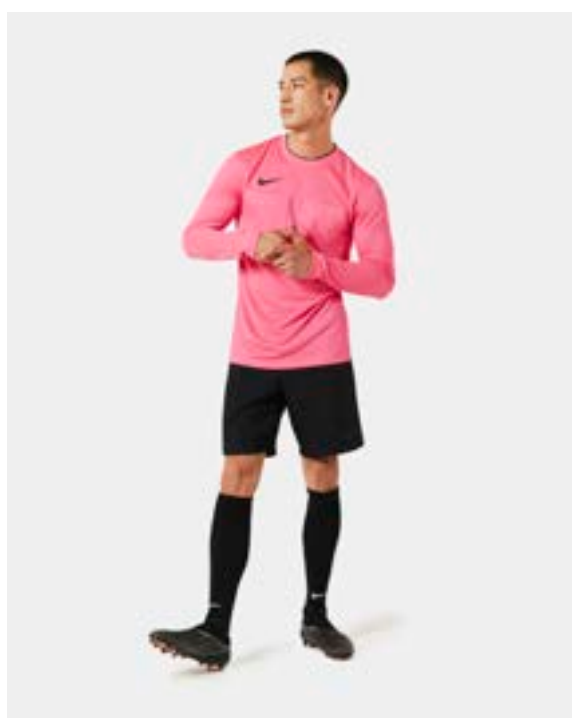

DH8027-702

DH8027-635

DH8027-645

DH8027-354

Features

- Nike Dri-FIT technology moves sweat away from your skin for quicker evaporation, helping you stay dry and comfortable.
- Pockets with hook-and loop closures let you keep your essentials secure on the field.