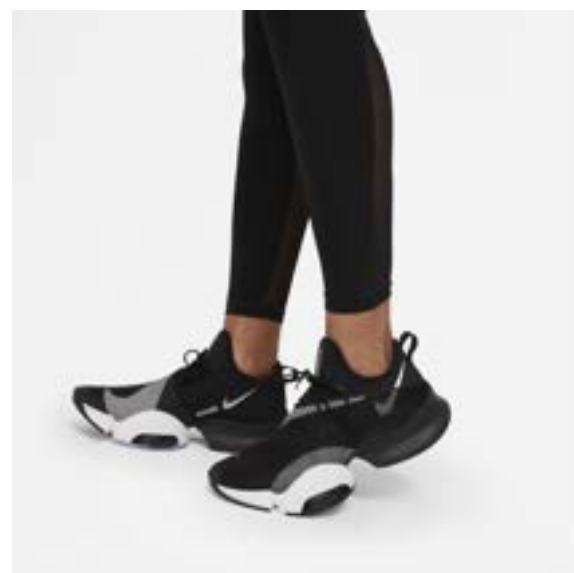

CZ9779

Women's Dri-Fit Nike Pro Tight

Lifecycle

January 2021 - December 2024

Sizes

XS - 2XL

RRP £39.99

CZ9779-010

Features

- Nike Dri-FIT technology helps you stay dry, comfortable and focused
- A wide, smooth mid-rise waistband feels supportive around your core
- Ventilated mesh panels along the back of the lower legs create airflow for breathability
- This product is made with at least 50% recycled polyester fibers