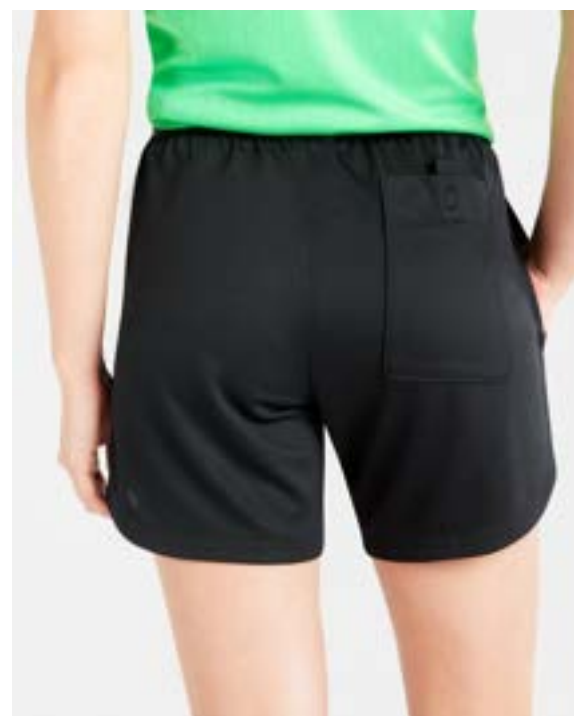

DH8269

Dri-Fit Women's Referee Shorts

Lifecycle

April 2022 - December 2025

Sizes

XS - XL

RRP £37.99

DH8269-010

Features

- Sweat-wicking fabric to help keep you cool and comfortable for the full 90 minutes.
- Dri-FIT technology moves sweat from your skin for quicker evaporation—helping you stay dry and comfortable.
- Side pockets and a back pocket let you store your essentials.
- Adjustable drawcord delivers a personalized fit.
- Slim fit for a tailored feel
- Machine wash