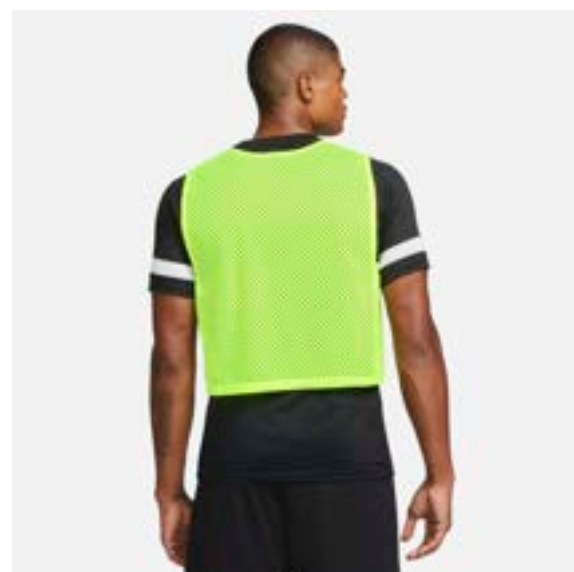

DV7425-313

DV7425-406

DV7425-616

DV7425-702

Features

- Dri-FIT technology helps keep you dry and comfortable.
- Mesh fabric feels lightweight and breathable.
- Standard fit for a relaxed, easy feel.
- 1 unit