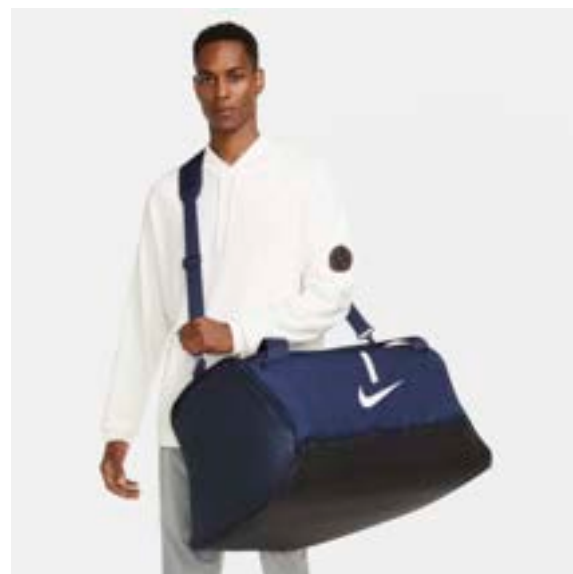

CU8089

Academy Team L Duffel Bag

Lifecycle

January 2021 - March 2025

Sizes

L

RRP £39.99