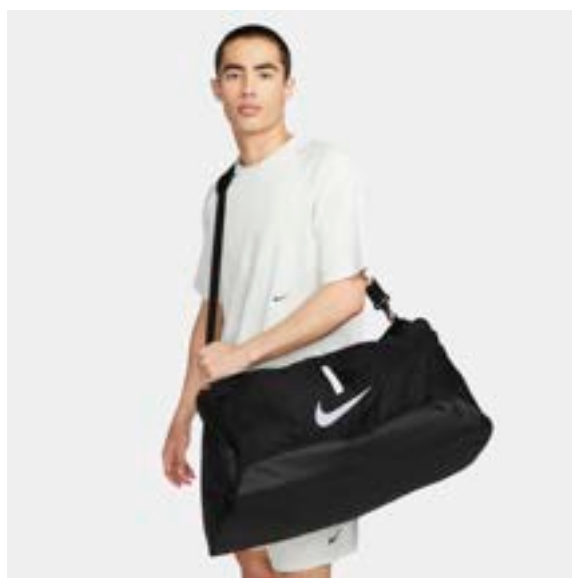

CU8090

Academy Team M Duffel Bag

Lifecycle

January 2021 - March 2025

Sizes

M

RRP £34.99