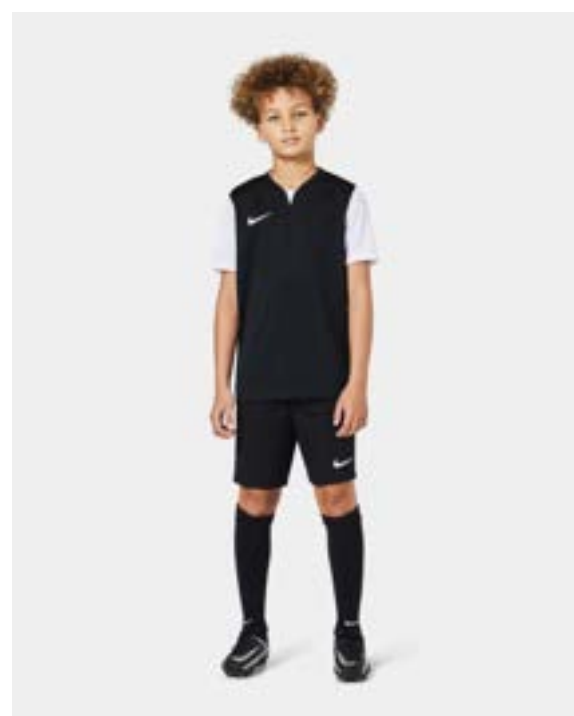

DR0968-302

DR0968-010

DR0968-052

DR0968-463

DR0968-657

DR0968-410

Features

- Nike Dri-FIT technology moves sweat away from your skin for quicker evaporation, helping you stay dry and comfortable
- Slim, streamlined fit
- Breathable mesh insets at the sides help keep you cool
- 8" inseam
- Elastic waistband with drawcord
- Embroidered Swoosh design
- Machine wash