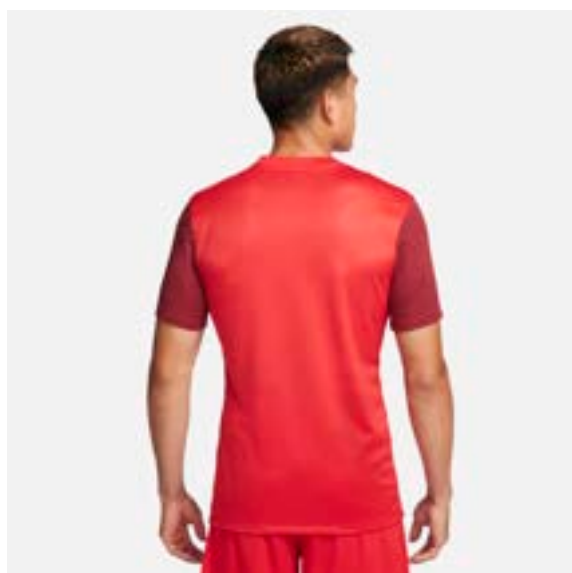

Features

- Nike Dri-FIT technology moves sweat away from your skin for quicker evaporation, helping you stay dry and comfortable
- Slim, streamlined fit to keep the air flowing and distractions low
- Breathable mesh teams with lightweight knit fabric
- Mesh back panel lets air flow to help keep you cool
- Ribbed inset at neck
- Embroidered Swoosh design
- Machine wash