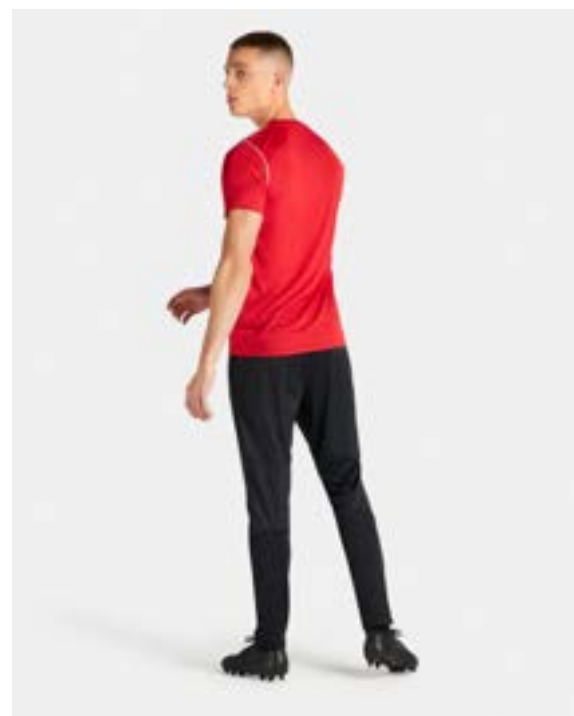

BV6877

Dri-Fit Park 20 Knit Pant

Lifecycle

January 2020 - December 2025

Sizes

S - 2XL

RRP £29.99

Features

- Dri-FIT technology helps keep you dry and comfortable
- Panels on the calves make it easy to change with boots.
- Side pockets hold your belongings.
- Standard fit for a relaxed, easy feel.
- Elastic waistband and drawcord.