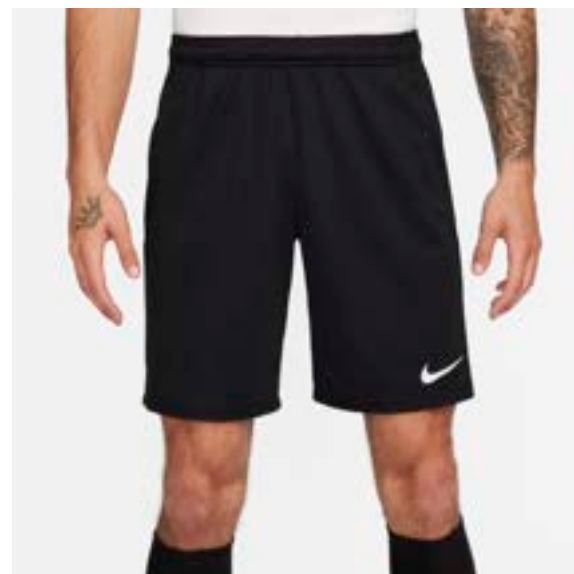

FJ3008-451

FJ3008-302

FJ3008-657

Features

- Dri-FIT technology helps you stay dry, comfortable and focused.
- Standard fit for a relaxed, easy feel.
- Shoulder piping inspires a classic football look.

CW6152