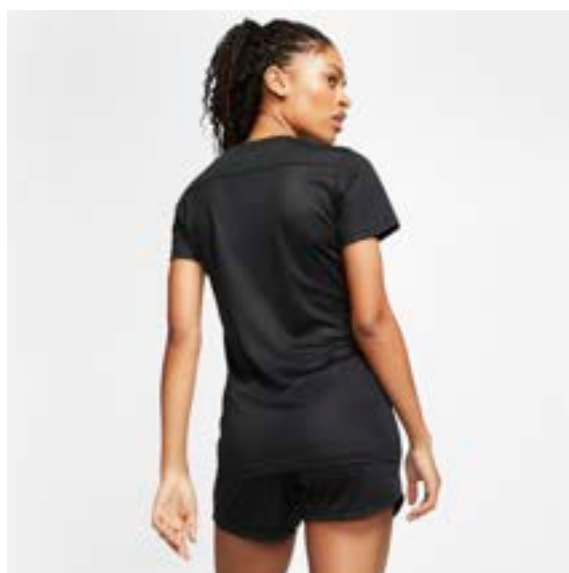

Features

- Dri-FIT technology helps keep you dry and comfortable.
- Mesh on the back adds breathability.
- Slim fit for a tailored feel.