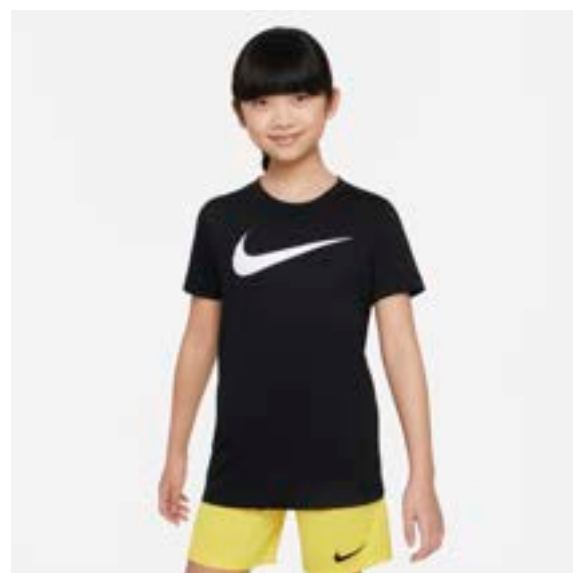

Features

- The Nike Dri-FIT Park T-Shirt is made of soft, sweat-wicking fabric to help keep you comfortable during training or competition.
- Nike Dri-FIT technology helps you stay dry and comfortable.
- Lightweight fabric feels soft and slightly stretchy.
- Standard fit for a relaxed, easy feel
- Ribbed collar