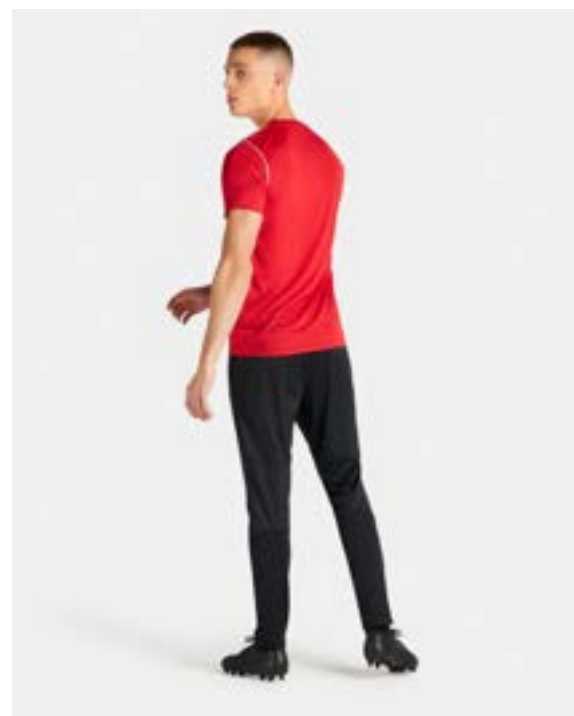

FJ3017-451

Features

- Dri-FIT technology helps keep you dry and comfortable
- Panels on the calves make it easy to change with boots.
- Side pockets hold your belongings.
- Standard fit for a relaxed, easy feel.
- Elastic waistband and drawcord.