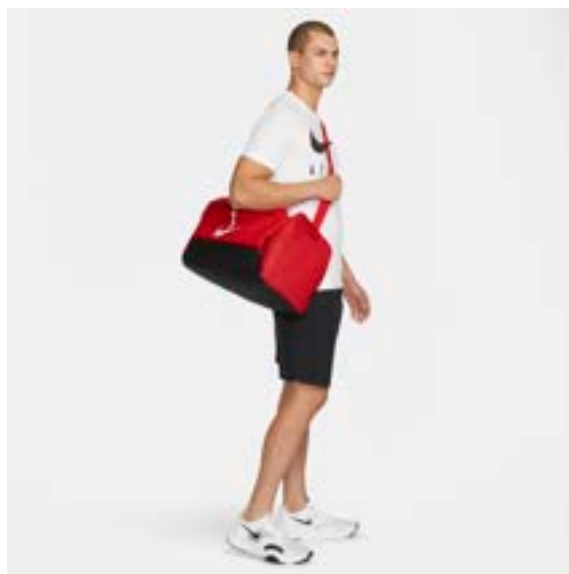

CU8097

Academy Team S Duffel Bag

Lifecycle

January 2021 - March 2025

Sizes

S

RRP £29.99