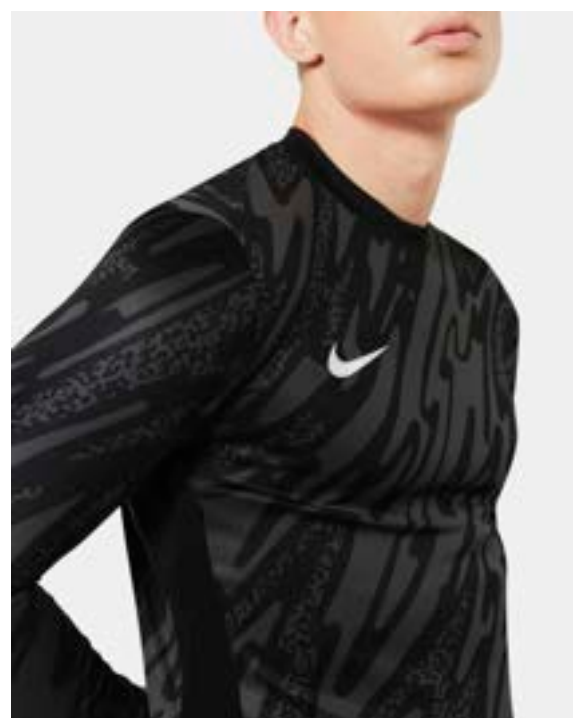

Features

- Nike Dri-FIT technology moves sweat away from your skin for quicker evaporation, helping you stay dry and comfortable.
- Slim fit for a tailored look and feel.