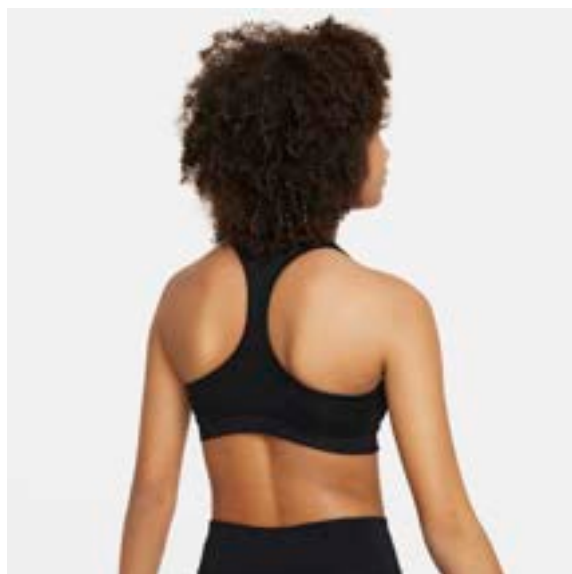

FJ7161

Nike Swoosh Big Kids' (Girls') Sports Bra

Lifecycle

January 2025 - December 2026

Sizes

XS - XL

RRP £22.99