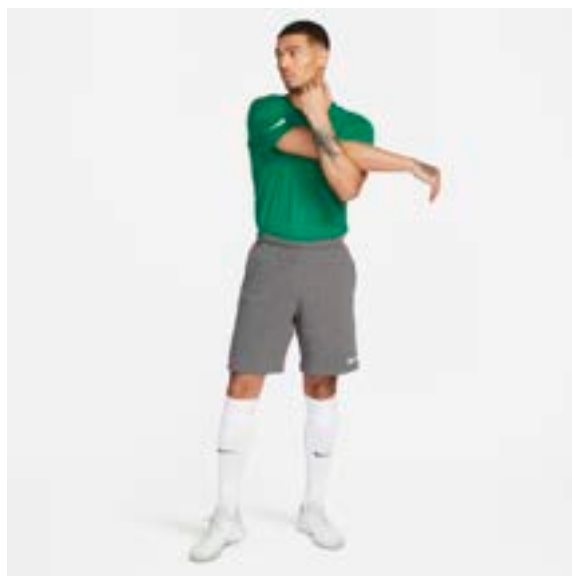

CZ0881

Park 20 Tee

Lifecycle

January 2021 - December 2025

Sizes

S - 3XL

RRP £19.99