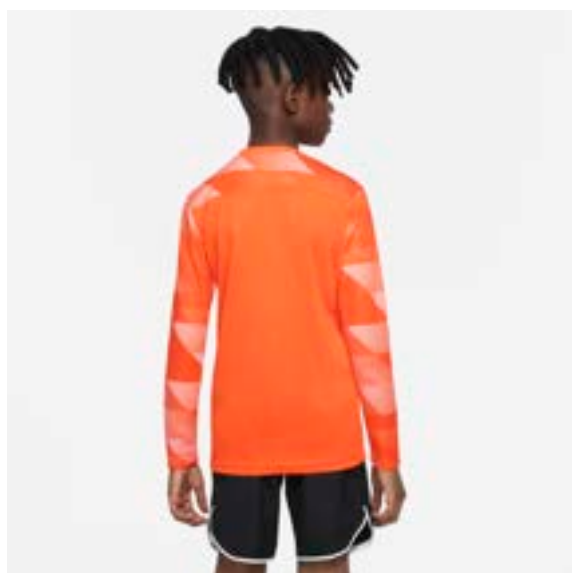

CJ6072-010

CJ6072-463

CJ6072-819

CJ6072-702

Features

- Mesh across the back helps keep you cool when the game heats up.
- Dri-FIT technology helps keep you dry, comfortable and focused.
- Mesh across the back provides added breathability.
- Slim fit for a tailored feel.