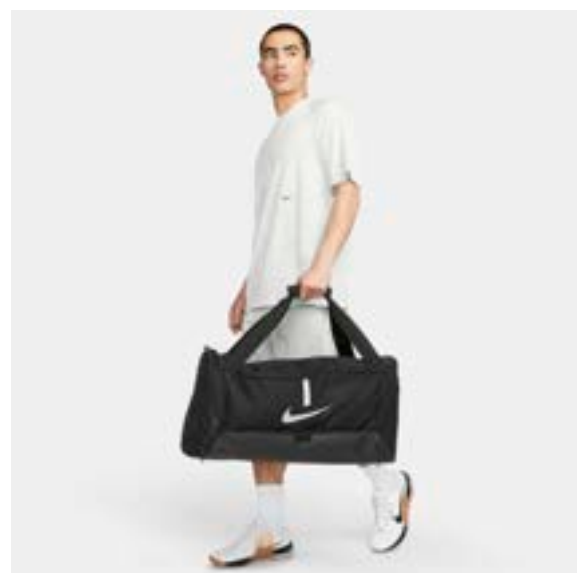

Features

- Main compartment is spacious enough for your ball and more.
- Zippered wet/dry compartment at the bottom helps keep things clean and organized
- Hand and shoulder straps let you carry your gear comfortably.
- Small interior pocket and zippered exterior pockets hold small valuables.
- 64L x 30W x 31H cm / 60L