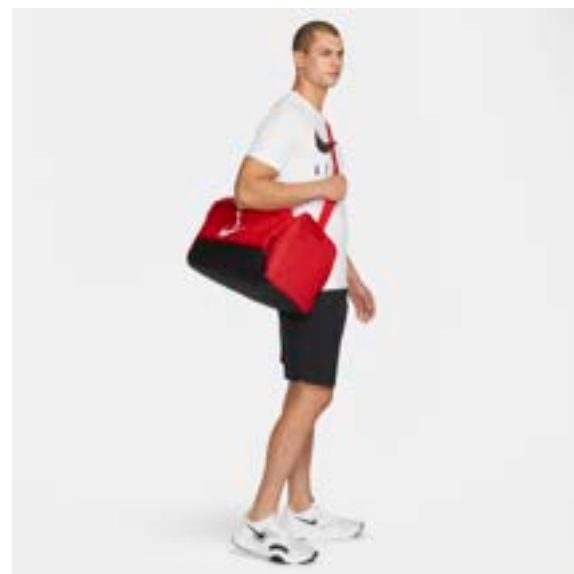

CU8097

Academy Team S Duffel Bag

Lifecycle

January 2021 - March 2025

Sizes

S

RRP £29.99