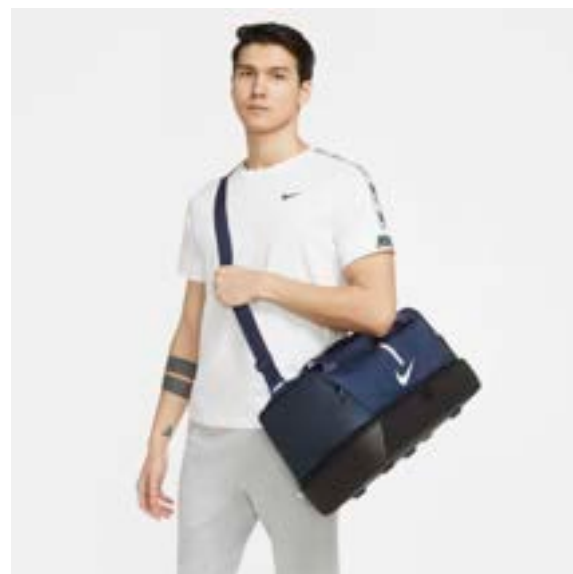

CU8096

Academy Team M Hardcase

Lifecycle

January 2021 - March 2025

Sizes

M

RRP £42.99