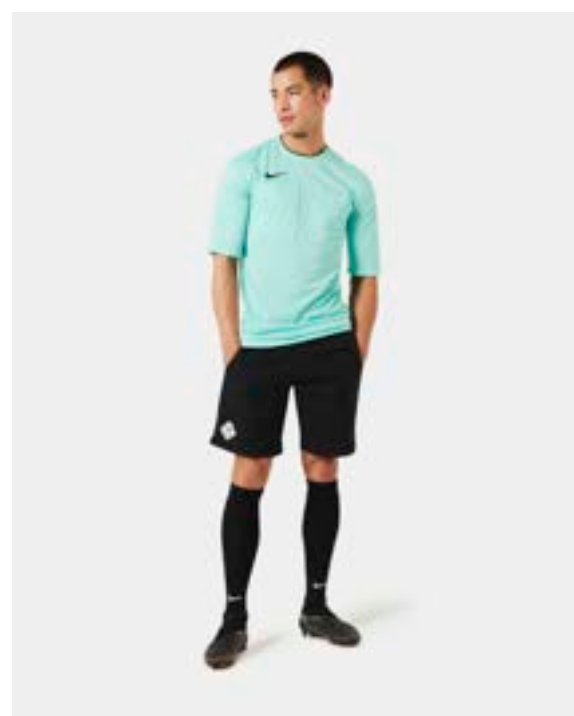

DH8024-702

DH8024-645

DH8024-354

DH8024-635

Features

- Nike Dri-FIT technology moves sweat away from your skin for quicker evaporation, helping you stay dry and comfortable.
- Pockets with hook-and loop closures let you keep your essentials secure on the field.