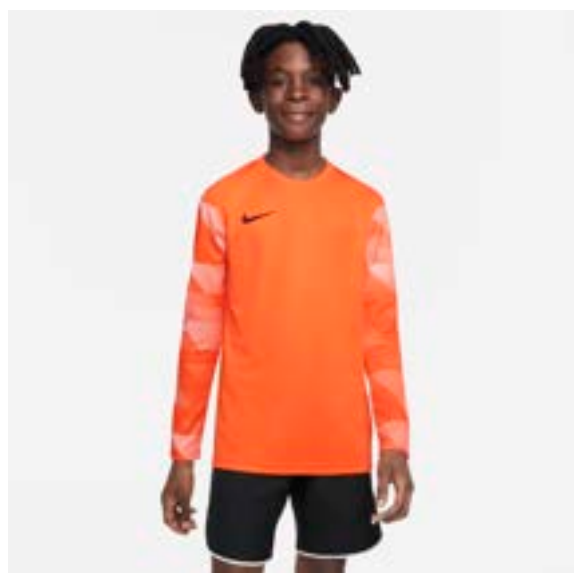

CJ6072-010

CJ6072-463

CJ6072-819

CJ6072-702

Features

- Mesh across the back helps keep you cool when the game heats up.
- Dri-FIT technology helps keep you dry, comfortable and focused.
- Mesh across the back provides added breathability.
- Slim fit for a tailored feel.